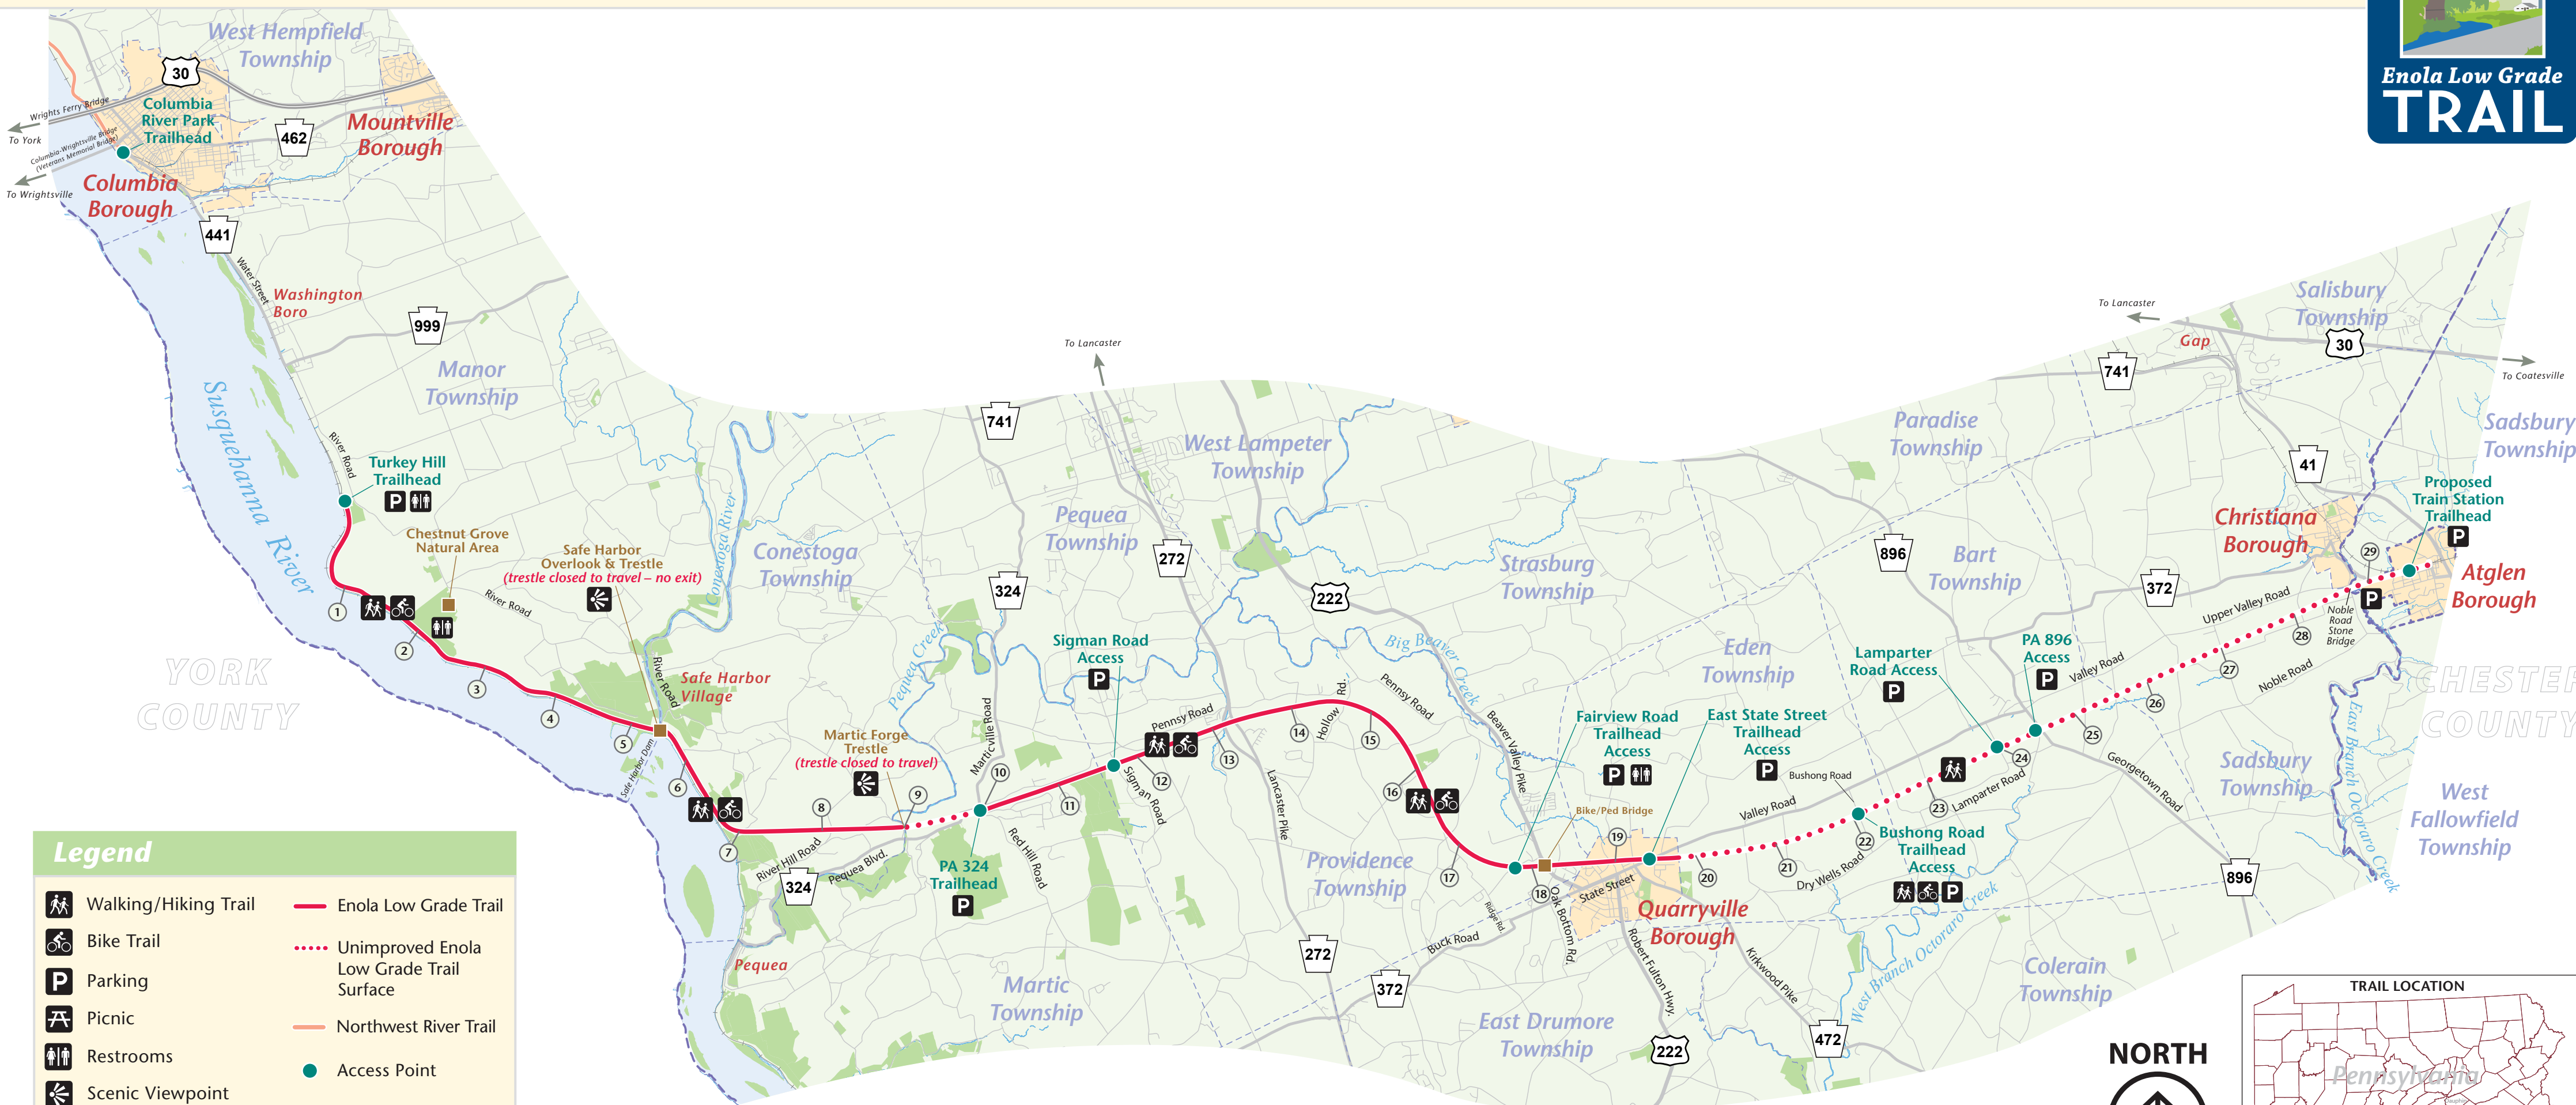

# Enola Low Grade Trail

## Trail Access Guide

**Legend**

	Walking/Hiking Trail		Enola Low Grade Trail
	Bike Trail		Unimproved Enola Low Grade Trail Surface
	Parking		Northwest River Trail
	Picnic		Access Point
	Restrooms		Feature
	Scenic Viewpoint		Mile Marker
	Park		Municipal Border
	River/Lake/Stream		
	Community		